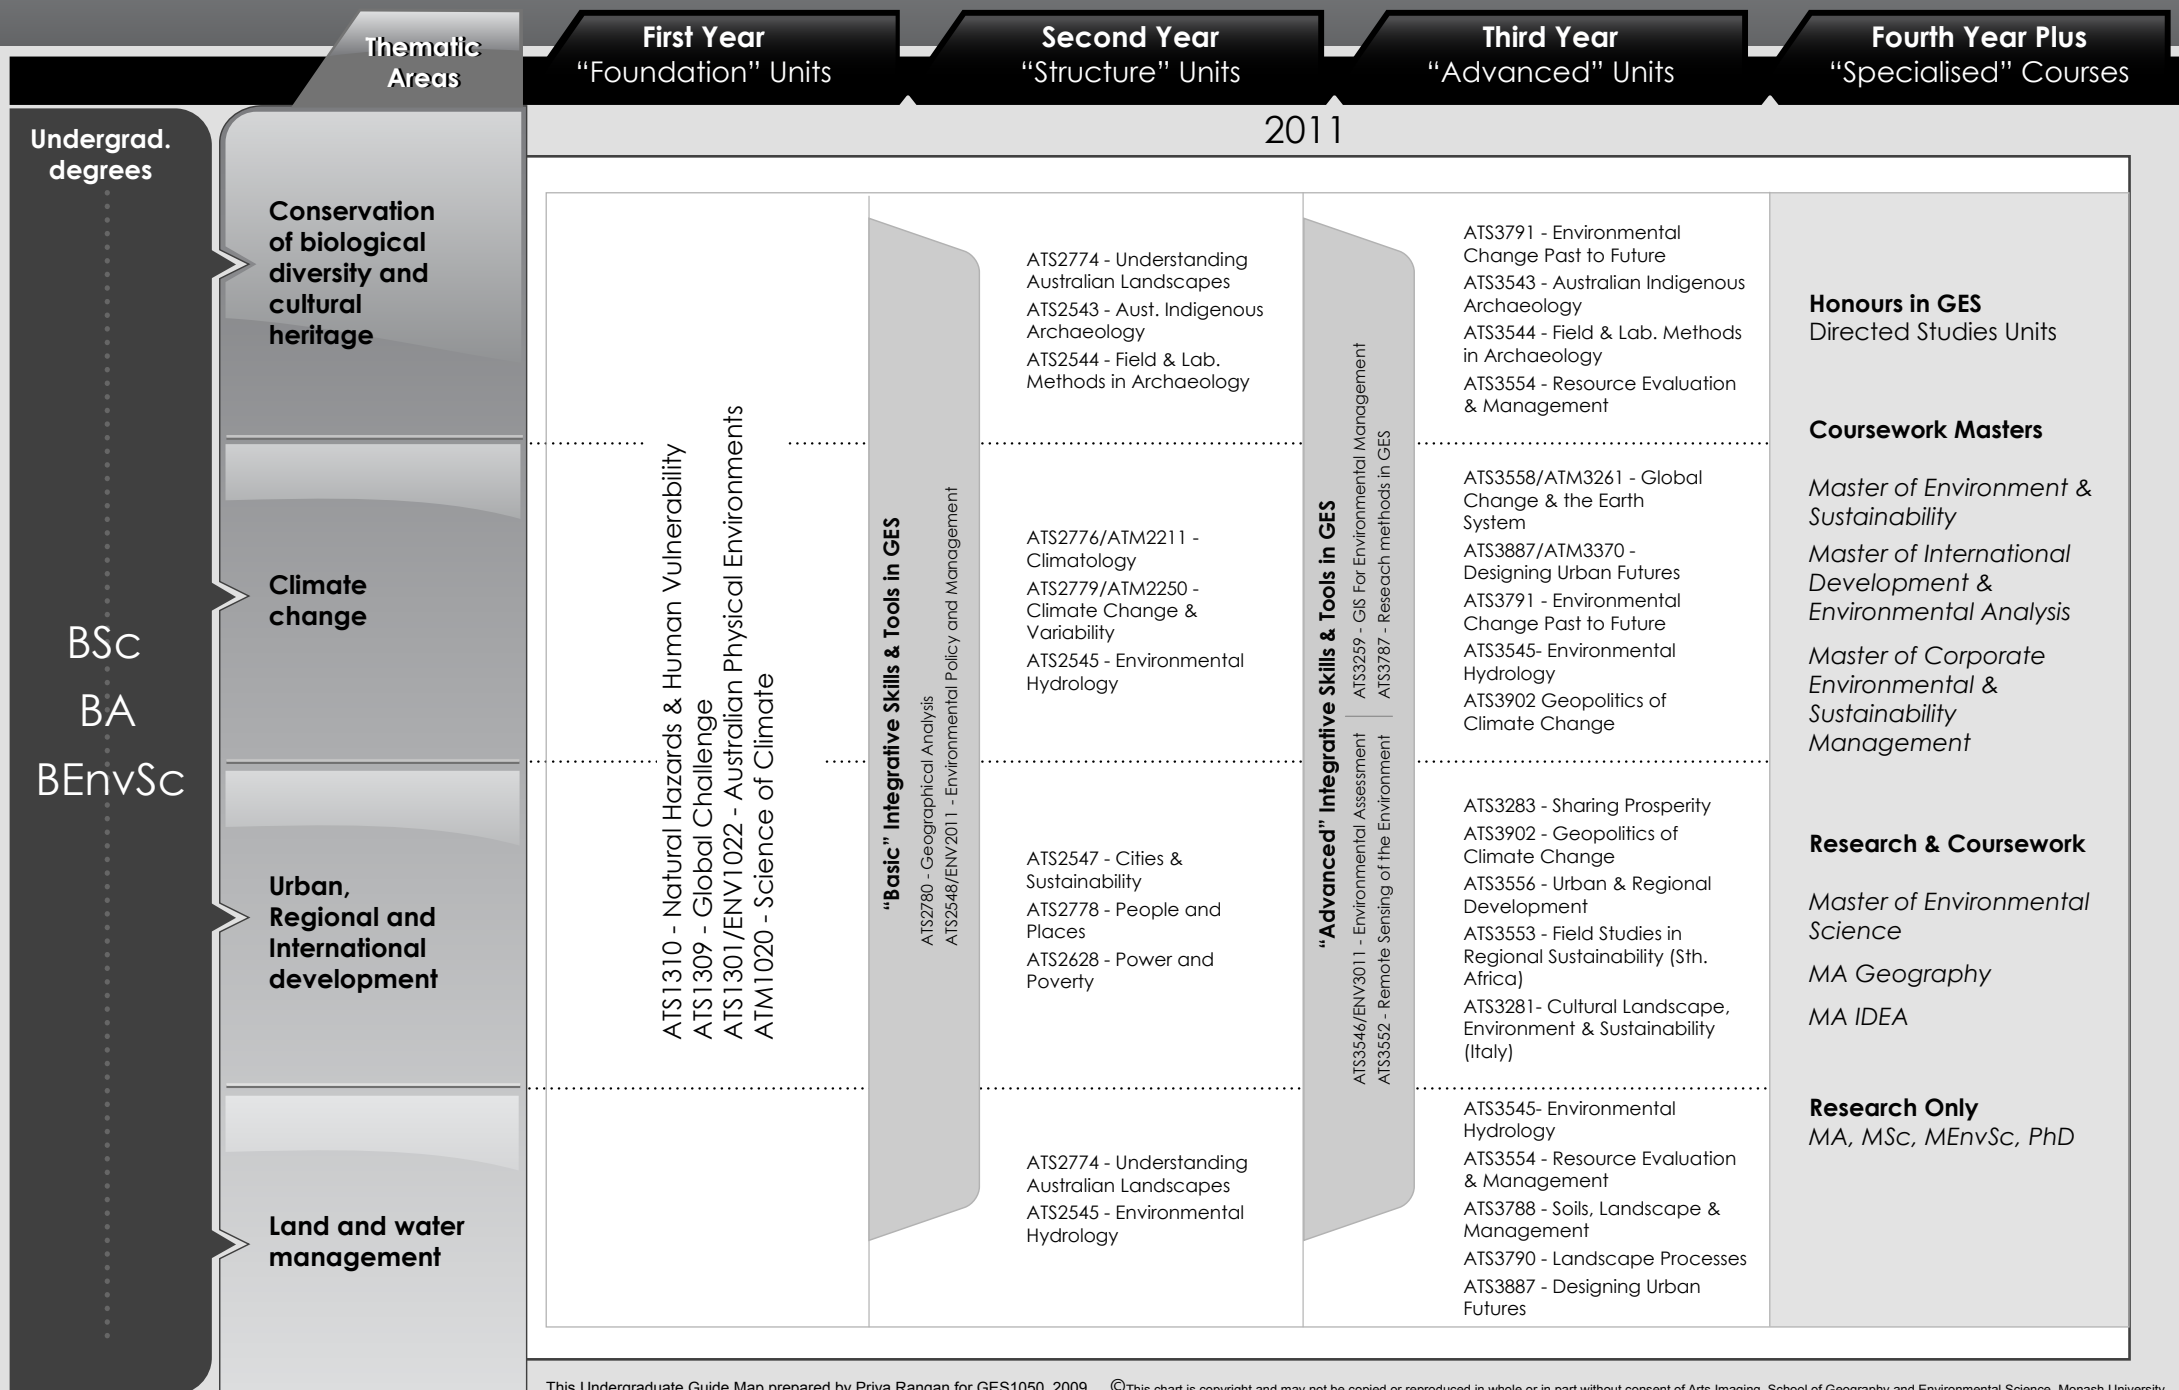

# THE SCHOOL OF GEOGRAPHY AND ENVIRONMENTAL SCIENCE AT MONASH UNIVERSITY

adopts an integrative approach for understanding and **doing**

GLOBAL, REGIONAL AND URBAN SUSTAINABILITY

2011

Undergrad. degrees

BSc  
BA  
BEnvSc